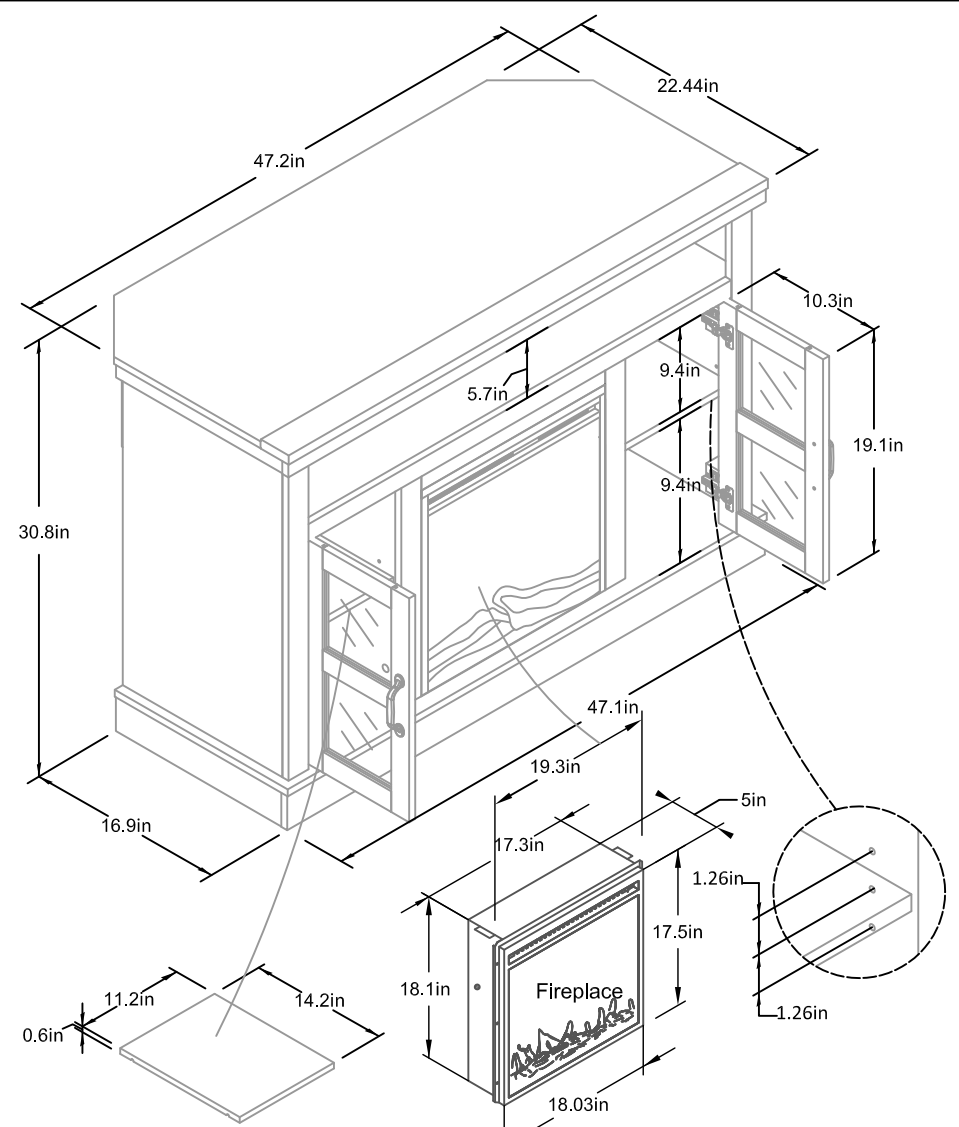

54" TV Stand & 54" Fireplace TV Stand 4917XXXCOM, 9048XXXCOM

Wood Breakdown:
PB:85.5% MDF:7.4%
Total Storage:8.15cubic feet

Overall Product Size:
47.5"W x 18.9"D x 30.8"H
120.7cm W x 48.0cm D x 78.1cm H

Maximum Weight Capacities
Unit Weight:97.2 lbs (44.2 kg)

54" TV Stand & 54" Fireplace TV Stand 4917XXXCOM, 9048XXXCOM

Wood Breakdown:
PB:85.5% MDF:7.4%
Total Storage:5.39cubic feet

Overall Product Size:
47.2"W x 22.44"D x 30.8"H
120.0cm W x 57.0cm D x 81.5cm H

Maximum Weight Capacities
Unit Weight:97.2 lbs (44.2 kg)