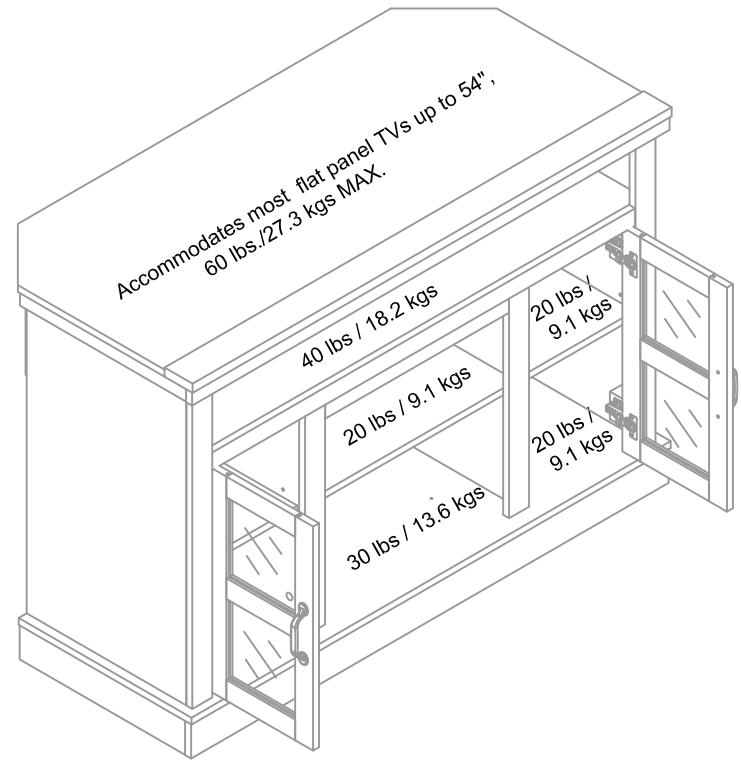

54" TV Stand & 54" Fireplace TV Stand 4917XXXCOM, 9048XXXCOM

Wood Breakdown:
PB:85.5% MDF:7.4%
Total Storage:8.15cubic feet

Overall Product Size:
47.5"W x 18.9"D x 30.8"H
120.7cm W x 48.0cm D x 78.1cm H

Maximum Weight Capacities
Unit Weight:97.2 lbs (44.2 kg)

54" TV Stand & 54" Fireplace TV Stand 4917XXXCOM, 9048XXXCOM

Wood Breakdown:
PB:85.5% MDF:7.4%
Total Storage:5.39cubic feet

Overall Product Size:
47.2"W x 22.44"D x 30.8"H
120.0cm W x 57.0cm D x 81.5cm H

Maximum Weight Capacities
Unit Weight:97.2 lbs (44.2 kg)