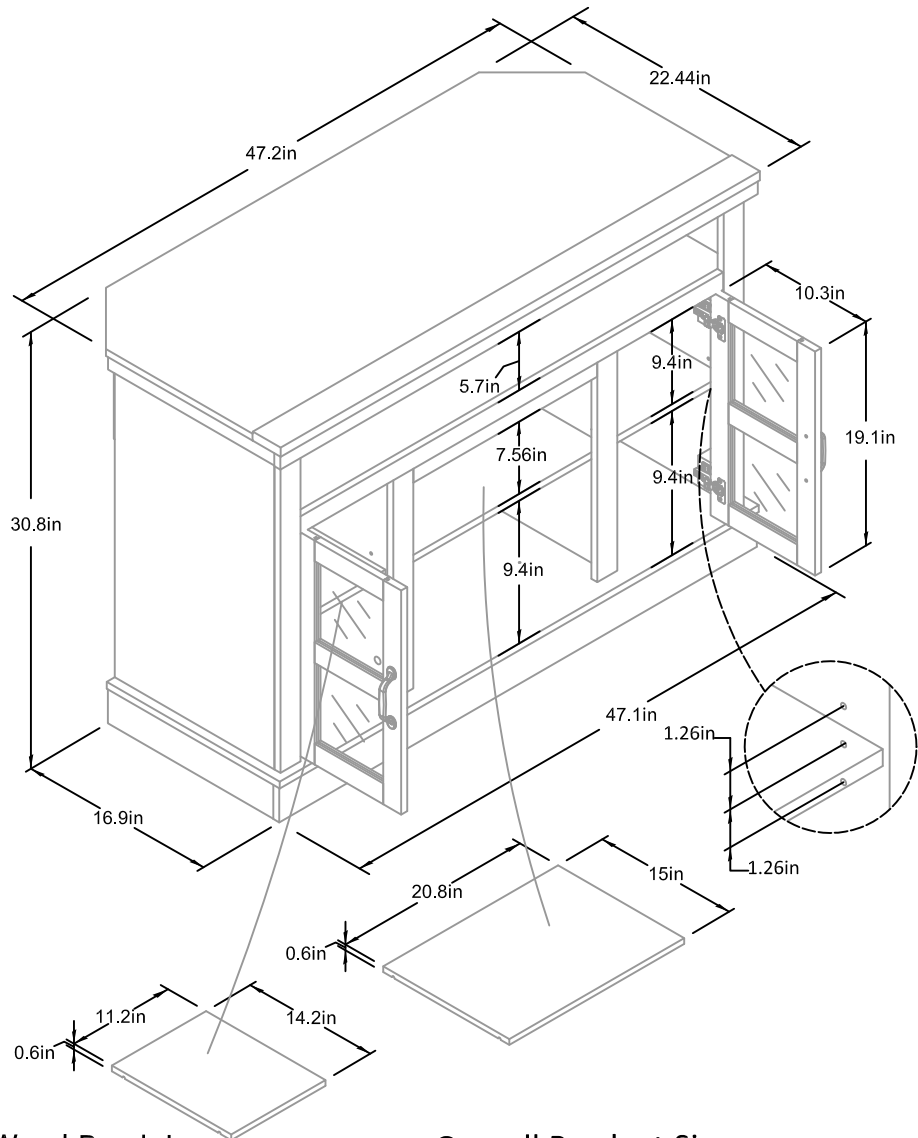

54" TV Stand & 54" Fireplace TV Stand 4917XXXCOM, 9048XXXCOM

Wood Breakdown:
PB:85.5% MDF:7.4%
Total Storage:8.15cubic feet

Overall Product Size:
47.5"W x 18.9"D x 30.8"H
120.7cm W x 48.0cm D x 78.1cm H

Maximum Weight Capacities
Unit Weight:97.2 lbs (44.2 kg)

54" TV Stand & 54" Fireplace TV Stand 4917XXXCOM, 9048XXXCOM

Wood Breakdown:
PB:85.5% MDF:7.4%
Total Storage:5.39cubic feet

Overall Product Size:
47.2"W x 22.44"D x 30.8"H
120.0cm W x 57.0cm D x 81.5cm H

Maximum Weight Capacities
Unit Weight:97.2 lbs (44.2 kg)