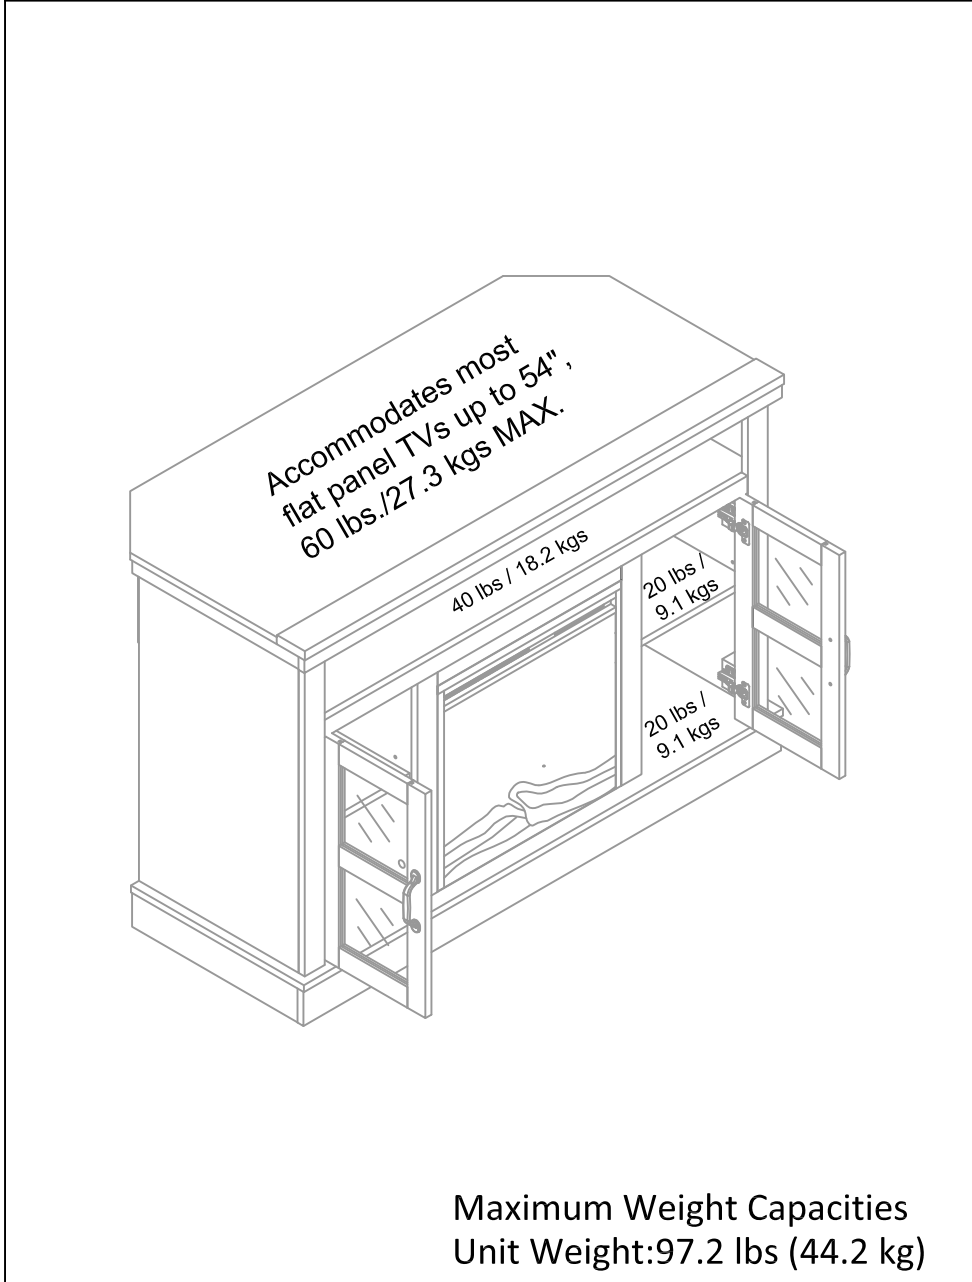

54" TV Stand & 54" Fireplace TV Stand 4917XXXCOM, 9048XXXCOM

Wood Breakdown:
PB:85.5% MDF:7.4%
Total Storage:8.15cubic feet

Overall Product Size:
47.5"W x 18.9"D x 30.8"H
120.7cm W x 48.0cm D x 78.1cm H

Maximum Weight Capacities
Unit Weight:97.2 lbs (44.2 kg)

54" TV Stand & 54" Fireplace TV Stand 4917XXXCOM, 9048XXXCOM

Wood Breakdown:
PB:85.5% MDF:7.4%
Total Storage:5.39cubic feet

Overall Product Size:
47.2"W x 22.44"D x 30.8"H
120.0cm W x 57.0cm D x 81.5cm H

Maximum Weight Capacities
Unit Weight:97.2 lbs (44.2 kg)